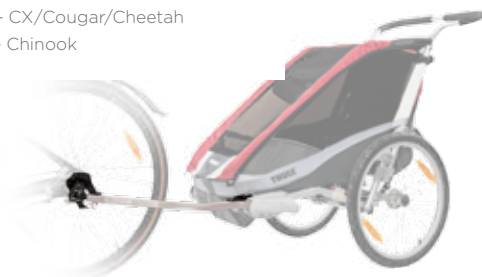

\$99.95
20100209

Thule Jogging Kit

\$129.95
20100157 - CX1
20100158 - CX2

\$119.95
20100143 - Cougar 1/Cheetah 1
20100144 - Cougar 2/Cheetah 2

Thule Bicycle Trailer Kit

\$99.95
20100506 - CX/Cougar/Cheetah
20100507 - Chinook