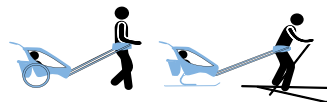

Thule Cross-Country Skiing & Hiking Kit