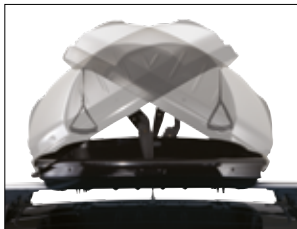

Oversized SecureLock is easy to grasp, even with gloves on, and ensures the box is closed securely and properly prior to driving

Dual-side opening and external lift handles for easy access

Integrated box light automatically turns on when box is opened and off when box is closed