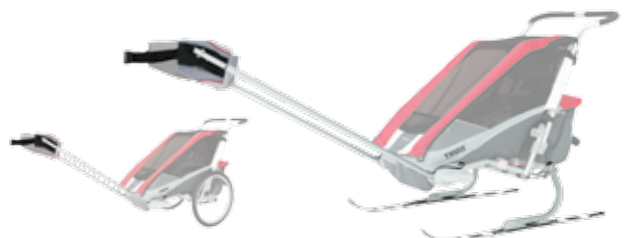

Thule Cross-Country Skiing & Hiking Kit

$299.95
20100808